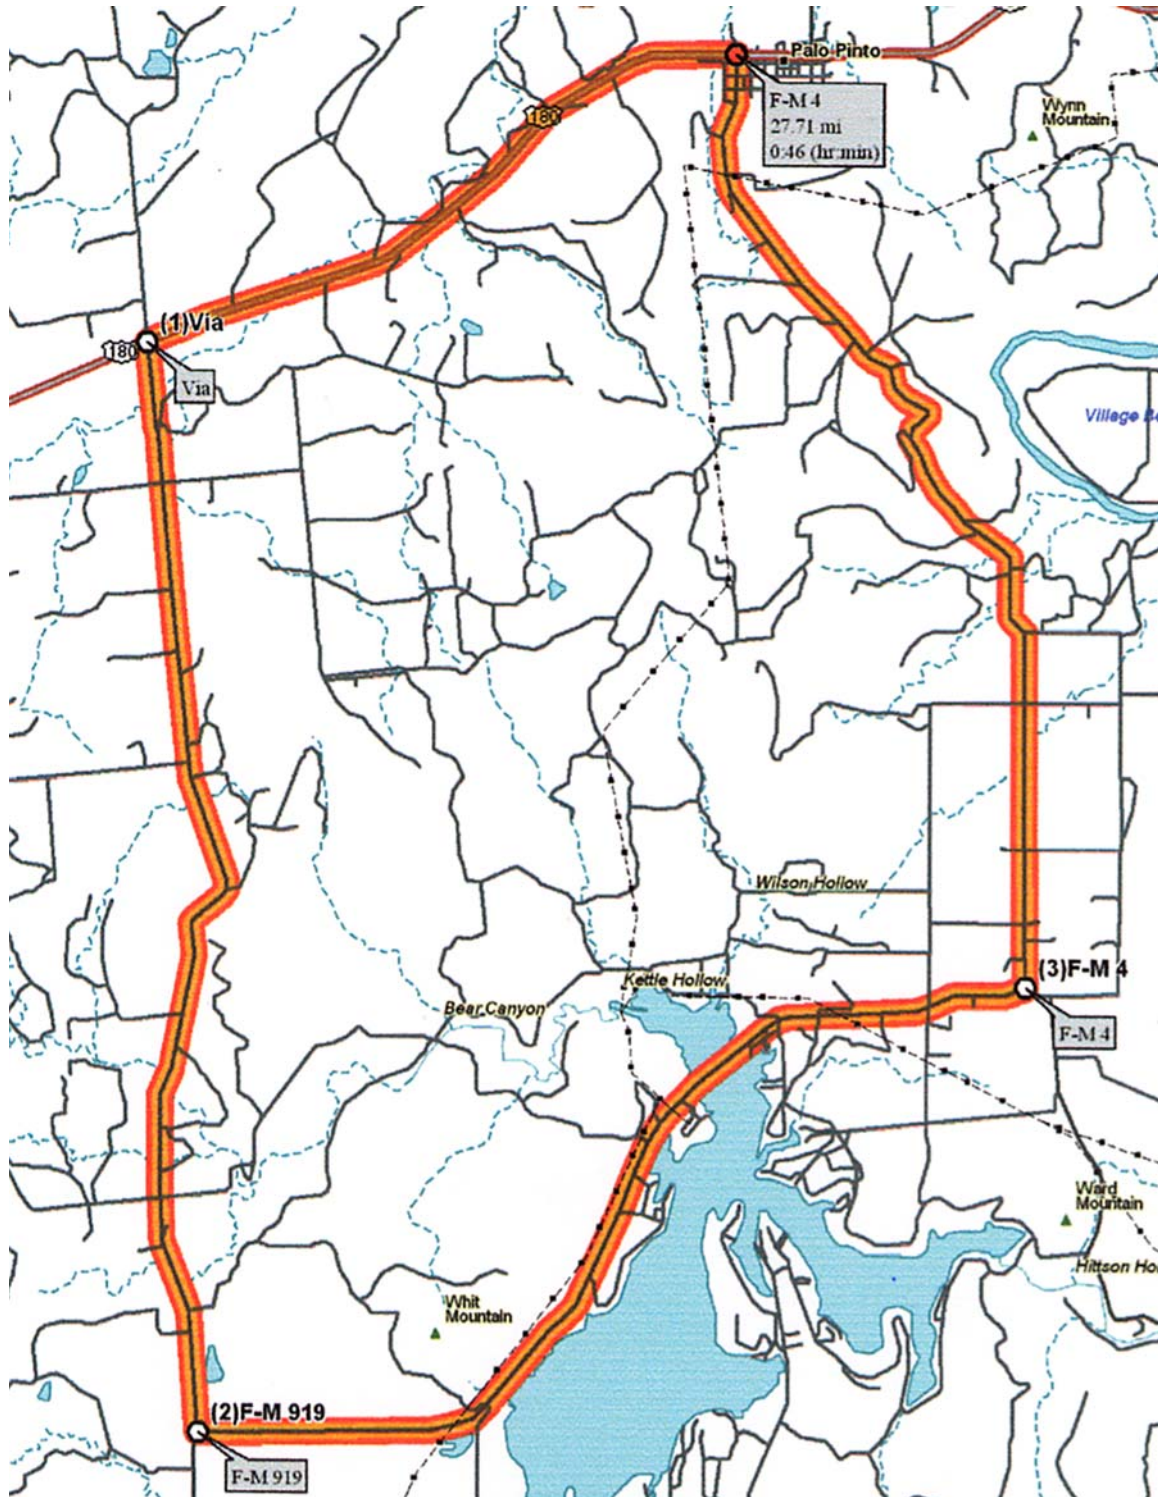

## 28 Mile Course Directions

- West from Palo Pinto on SH 180
- Left on FM919 (south)
- Left on FM3137
- Left on FM4
- FM4 to Finish

**DELORME**